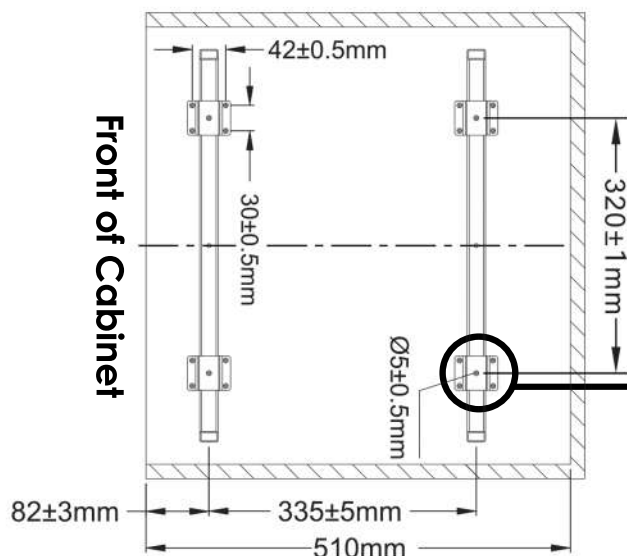

Mount frame to cabinet base

Position frame on cabinet floor - see diagram

Affix saddles (1) over base of frame to the floor of the cabinet using screws (2) and screws (3) - see diagram