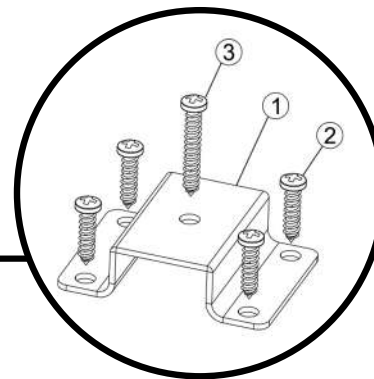

Mount frame to cabinet base

Position frame on cabinet floor - see diagram

Affix saddles (1) over base of frame to the floor of the cabinet using screws (2) and screws (3) - see diagram