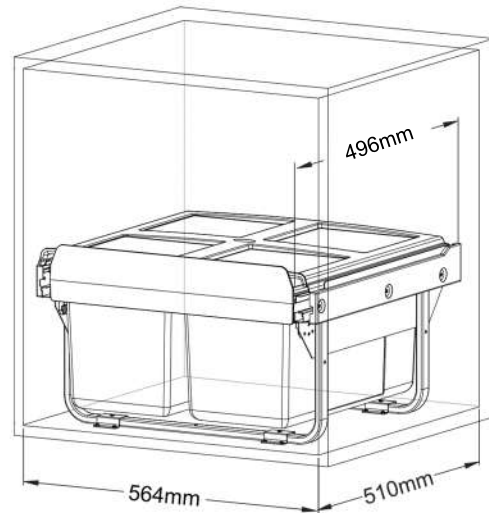

# Domestique 36L Twin Slide Out Concealed Waste Bin

- 600mm Cabinet
- Under Sink Installation

### EL-600-2-4457

- Twin 36L pull-out — 2 x 18L
- Suits standard under-sink installation or standard 600mm wide cabinet (external)
- 25kg weight limit

## Dimensions

Suits a 600mm wide cabinet (external), or larger, or ideal for under-sink installation

Unit Dimensions

Cabinet Interior Dimensions