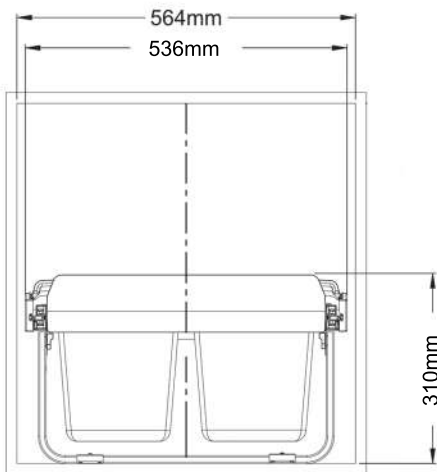

# Domestique 36L Twin Slide Out Concealed Waste Bin

- 600mm Cabinet
- Under Sink Installation

## Contents List

	ITEM NAME	IMAGE	QUANTITY
1	Saddle brackets		4 pcs
2	PFO4x16		16 pcs
3	PFO4x25		6 pcs

### EL-600-2-4457

- Twin 36L pull-out — 2 x 18L
- Suits standard under-sink installation or standard 600mm wide cabinet (external)
- 25kg weight limit

## Dimensions

Suits a 600mm wide cabinet (external), or larger, or ideal for under-sink installation

Unit Dimensions

Cabinet Interior Dimensions