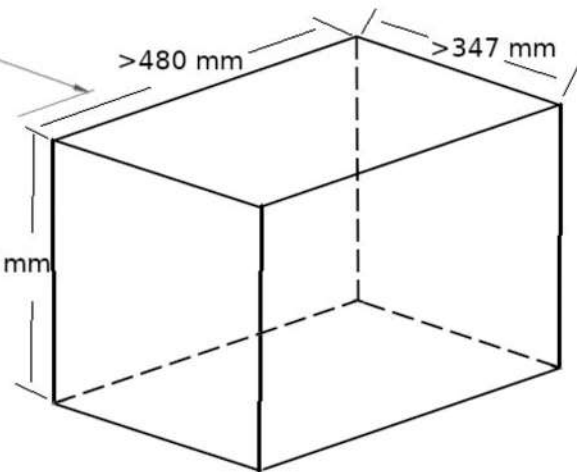

Cabinet Interior Dimensions