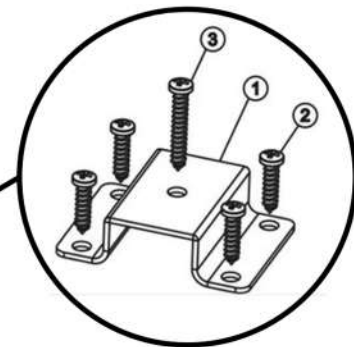

Domestique 30L Twin Slide Out Concealed Waste Bin

- 400mm Cabinet
- Under Sink Installation

Contents List

| | ITEM NAME | IMAGE | QUANTITY |
|---|-----------------|---|----------|
| 1 | Saddle brackets |  | 4 pcs |
| 2 | PFO4x16 |  | 16 pcs |
| 3 | PFO4x25 |  | 6 pcs |

Models

EL-400-2-0216

- Twin 30L pull-out — 2 x 15L
- Suits standard under-sink installation or standard 400mm wide cabinet (external)
- 25kg weight limit

Dimensions

Suits a 400mm wide cabinet (external), or larger, or ideal for under-sink installation

Unit Dimensions

Cabinet Interior Dimensions

Mount frame to cabinet base

Position frame on cabinet floor - see diagram

Affix saddles (1) over base of frame to the floor of the cabinet using screws (2) and screws (3) - see diagram