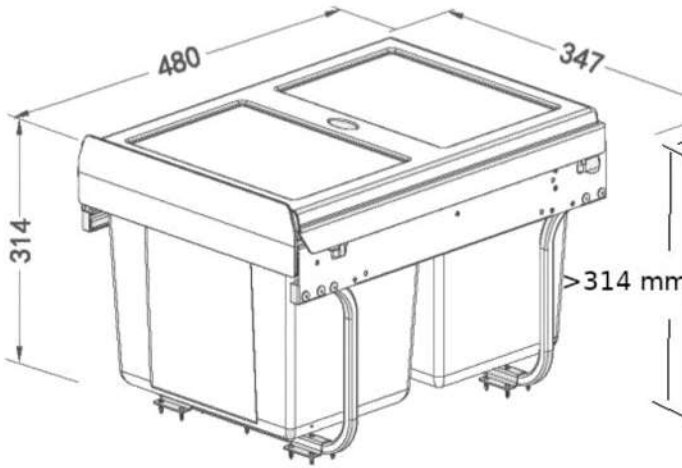

Domestique 30L Twin Slide Out Concealed Waste Bin

- 400mm Cabinet
- Under Sink Installation

Contents List

| | ITEM NAME | IMAGE | QUANTITY |
|---|-----------------|---|----------|
| 1 | Saddle brackets |  | 4 pcs |
| 2 | PFO4x16 |  | 16 pcs |
| 3 | PFO4x25 |  | 6 pcs |

Models

EL-400-2-0216

- Twin 30L pull-out — 2 x 15L
- Suits standard under-sink installation or standard 400mm wide cabinet (external)
- 25kg weight limit

Dimensions

Suits a 400mm wide cabinet (external), or larger, or ideal for under-sink installation