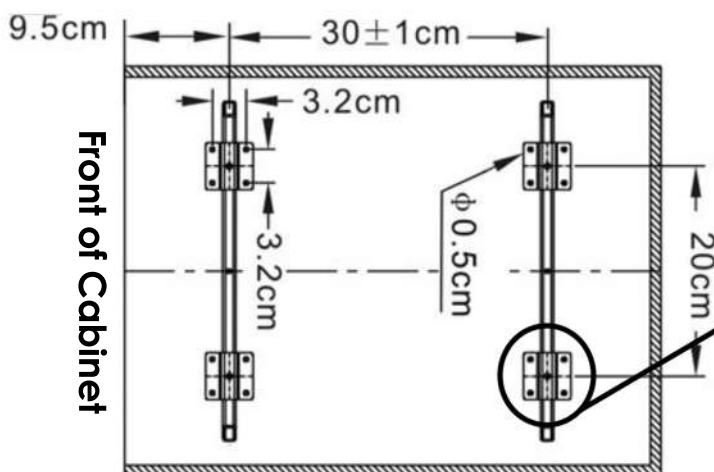

Domestique 30L Twin Slide Out Concealed Waste Bin

- 400mm Cabinet
- Under Sink Installation

Contents List

| | ITEM NAME | IMAGE | QUANTITY |
|---|-----------------|---|----------|
| 1 | Saddle brackets |  | 4 pcs |
| 2 | PFO4x16 |  | 16 pcs |
| 3 | PFO4x25 |  | 6 pcs |

Models

EL-400-2-0216

- Twin 30L pull-out — 2 x 15L
- Suits standard under-sink installation or standard 400mm wide cabinet (external)
- 25kg weight limit

Dimensions

Suits a 400mm wide cabinet (external), or larger, or ideal for under-sink installation

Unit Dimensions

Cabinet Interior Dimensions

Mount frame to cabinet base

Position frame on cabinet floor - see diagram

Affix saddles (1) over base of frame to the floor of the cabinet using screws (2) and screws (3) - see diagram