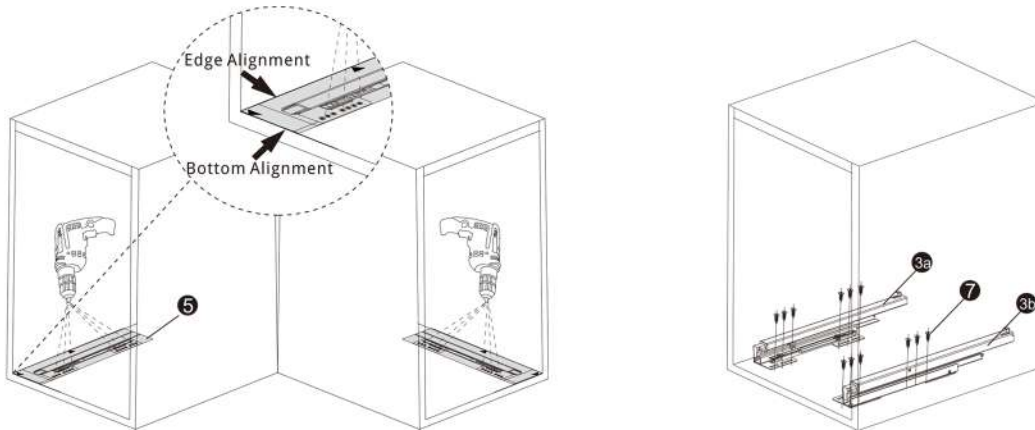

HG-306034-2340, HG-306043-2341, HG-306052-2342

Product SKU	A	B
HG-306034-2340	300mm	237mm
HG-306034-2341	400mm	345mm
HG-306052-2342	450mm	387mm

A=External cabinet width • B=Basket width

Installation of runners

- 1 Drill 12x $\varnothing 2.5$ mm holes according to template #5 and install the runners. The runner on each side should be installed symmetrically.

Installation of frame

- 2 Install the frame onto the runners by inserting the rear hooks first. Push the frame firmly until it clicks into place.