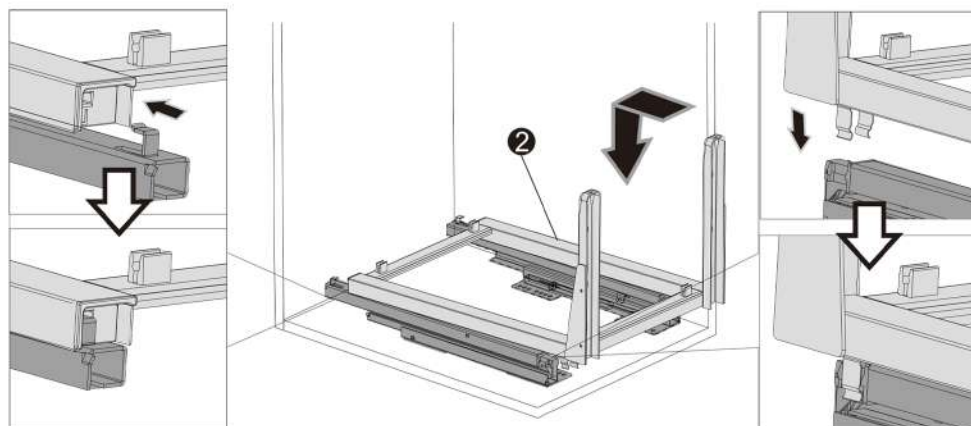

HG-306034-2340, HG-306043-2341, HG-306052-2342

Product SKU	A	B
HG-306034-2340	300mm	237mm
HG-306034-2341	400mm	345mm
HG-306052-2342	450mm	387mm

A=External cabinet width • B=Basket width

Installation of runners

- 1 Drill 12x $\varnothing 2.5$ mm holes according to template #5 and install the runners. The runner on each side should be installed symmetrically.

Installation of frame

- 2 Install the frame onto the runners by inserting the rear hooks first. Push the frame firmly until it clicks into place.