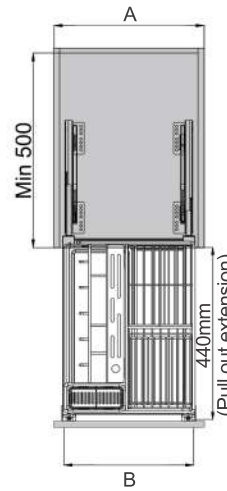

HG-306034-2340, HG-306043-2341, HG-306052-2342

Product SKU	A	B
HG-306034-2340	300mm	237mm
HG-306034-2341	400mm	345mm
HG-306052-2342	450mm	387mm

A=External cabinet width • B=Basket width

Installation of runners

- 1 Drill 12x $\varnothing 2.5$ mm holes according to template #5 and install the runners. The runner on each side should be installed symmetrically.

Installation of frame

- 2 Install the frame onto the runners by inserting the rear hooks first. Push the frame firmly until it clicks into place.

Installation of door panel

- 3** Drill 4x $\varnothing 2.5$ mm holes according to template #6 and install the door fittings. Pre-affix the frame to the door panel and align the cabinet door.

Installation of basket