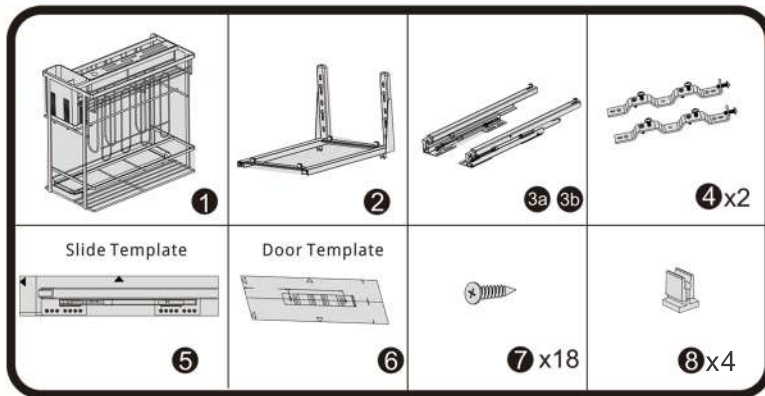

HG-306034-2340, HG-306043-2341, HG-306052-2342

Product SKU	A	B
HG-306034-2340	300mm	237mm
HG-306034-2341	400mm	345mm
HG-306052-2342	450mm	387mm

A=External cabinet width • B=Basket width

Installation of runners

- 1 Drill 12x $\varnothing 2.5$ mm holes according to template #5 and install the runners. The runner on each side should be installed symmetrically.

Installation of frame

- 2 Install the frame onto the runners by inserting the rear hooks first. Push the frame firmly until it clicks into place.