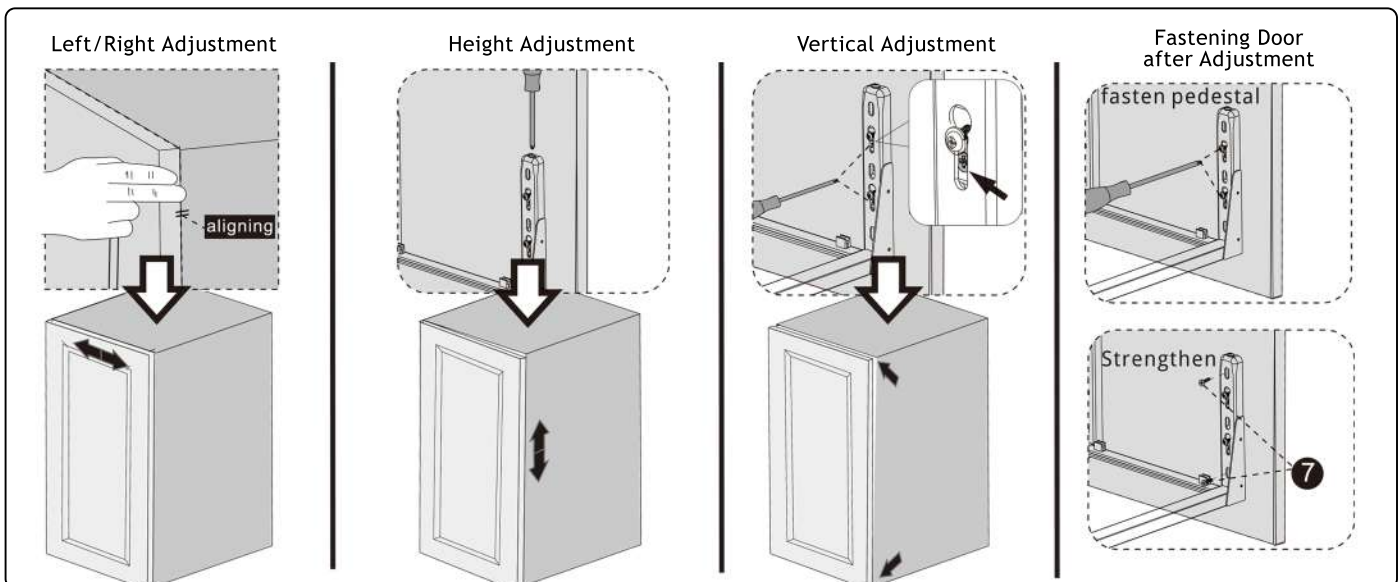

- 1 Drill 12x $\varnothing 2.5$ mm holes according to template #5 and install the runners. The runner on each side should be installed symmetrically.

Installation of frame

- 2 Install the frame onto the runners by inserting the rear hooks first. Push the frame firmly until it clicks into place.

Installation of door panel

- 3** Drill 4x $\varnothing 2.5$ mm holes according to template #6 and install the door fittings. Pre-affix the frame to the door panel and align the cabinet door.

Installation of basket