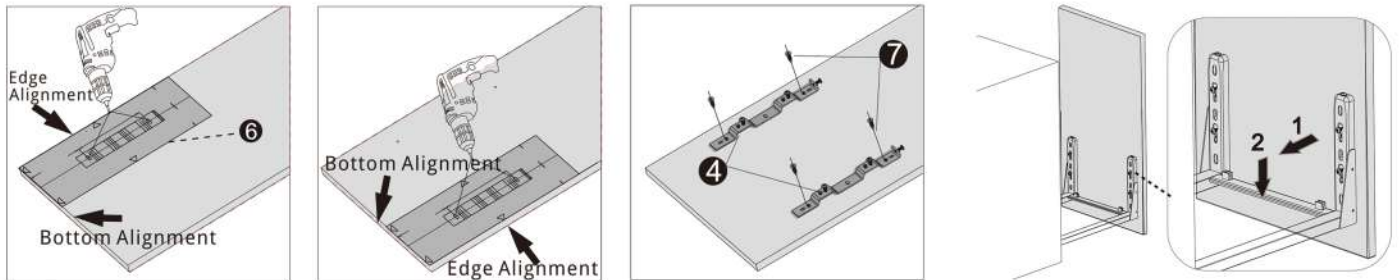

- 1 Drill 12x $\varnothing 2.5$ mm holes according to template #5 and install the runners. The runner on each side should be installed symmetrically.

Installation of frame

- 2 Install the frame onto the runners by inserting the rear hooks first. Push the frame firmly until it clicks into place.

Installation of door panel

- 3** Drill 4x $\varnothing 2.5$ mm holes according to template #6 and install the door fittings. Pre-affix the frame to the door panel and align the cabinet door.

Installation of basket