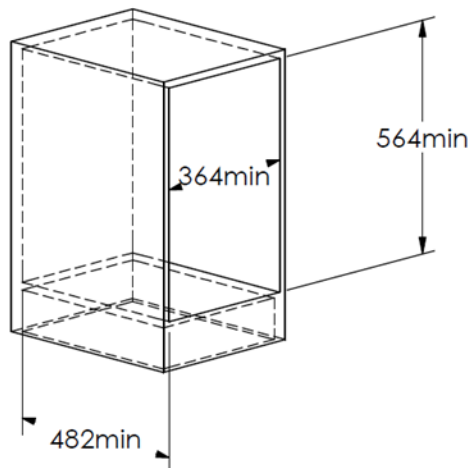

# ELITE Kitchen Cupboard Pull-out Storage 400mm

## Contents

<p>① front top alver back (1PCS)</p>	<p>② front middle layer back (1PCS)</p>
<p>③ front bottom layer back (1PCS)</p>	<p>④ L R (2PCS) (2PCS)</p>
<p>⑤ (1set)</p>	<p>⑥ 1PCS</p>
<p>⑦ 1PCS</p>	<p>⑧ struck in the middle layer 3PCS</p>
<p>⑨ M4*8(24pcs)</p>	<p>⑩ M5*8 (4PCS)</p>
<p>⑪ ST4*14 (22PCS)</p>	<p>⑫ ST4*14 (2PCS)</p>