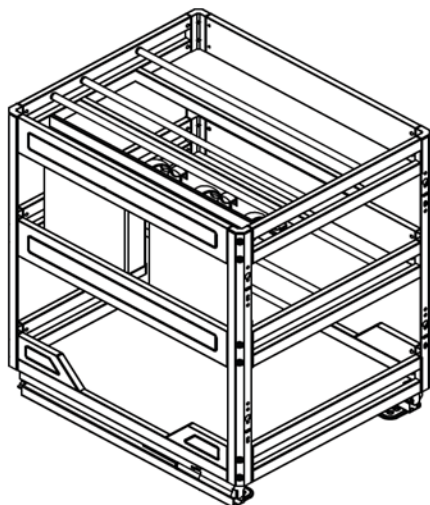

# ELITE Kitchen Cupboard Pull-out Storage 400mm

## Contents

<p>① front top alver back (1PCS)</p>	<p>② front middle layer back (1PCS)</p>
<p>③ front bottom layer back (1PCS)</p>	<p>④ L R (2PCS) (2PCS)</p>
<p>⑤ (1set)</p>	<p>⑥ 1PCS</p>
<p>⑦ 1PCS</p>	<p>⑧ struck in the middle layer 3PCS</p>
<p>⑨ M4*8(24pcs)</p>	<p>⑩ M5*8 (4PCS)</p>
<p>⑪ ST4*14 (22PCS)</p>	<p>⑫ ST4*14 (2PCS)</p>