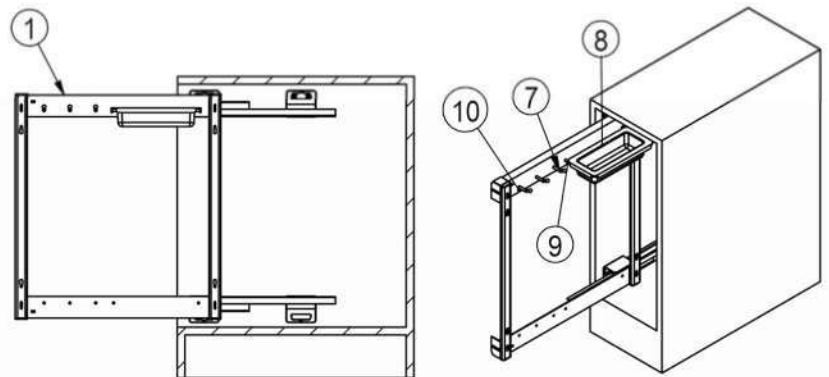

Product Size and Suitable Cabinet Size (mm)

Product Size: (W) 202 * (D) 488 * (H) 539

STEP 1

Fix the sliders on the internal cabinet wall

STEP 2

Install the frame to the sliders

STEP 3

Secure all the accessories into place