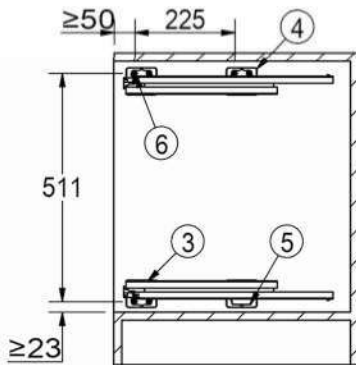

Nero / Galley Undersink Pull Out Detergent Organiser - with Lift-Off Baskets - Side Mounted

Package Inclusions

Note: This instruction is for the left side mount. Right side is symmetrical Shelf/Basket style in diagram may differ from your purchased model.

Product Size and Suitable Cabinet Size (mm)

Product Size: (W) 202 * (D) 488 * (H) 539

STEP 1

Fix the sliders on the internal cabinet wall

STEP 2

Install the frame to the sliders

STEP 3

Secure all the accessories into place