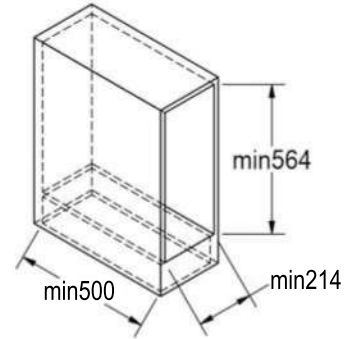

Nero / Galley Undersink Pull Out Detergent Organiser - with Lift-Off Baskets - Side Mounted

Package Inclusions

Note: This instruction is for the left side mount. Right side is symmetrical Shelf/Basket style in diagram may differ from your purchased model.

Product Size and Suitable Cabinet Size (mm)

Product Size: (W) 202 * (D) 488 * (H) 539

STEP 1

Fix the sliders on the internal cabinet wall

STEP 2

Install the frame to the sliders

STEP 3

Secure all the accessories into place