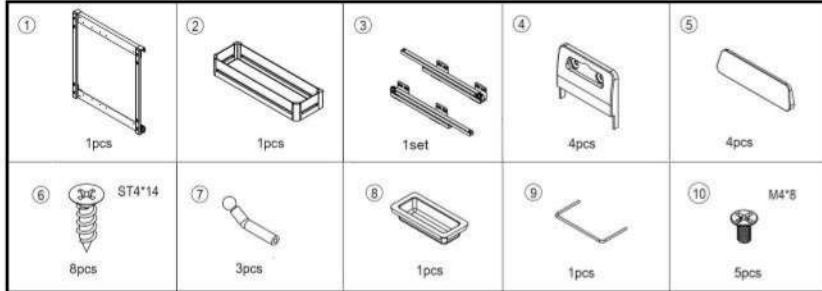

Nero / Galley Undersink Pull Out Detergent Organiser - with Lift-Off Baskets - Side Mounted

Package Inclusions

Note: This instruction is for the left side mount. Right side is symmetrical Shelf/Basket style in diagram may differ from your purchased model.

Product Size and Suitable Cabinet Size (mm)

Product Size: (W) 202 * (D) 488 * (H) 539

STEP 1

Fix the sliders on the internal cabinet wall

STEP 2

Install the frame to the sliders

STEP 3

Secure all the accessories into place