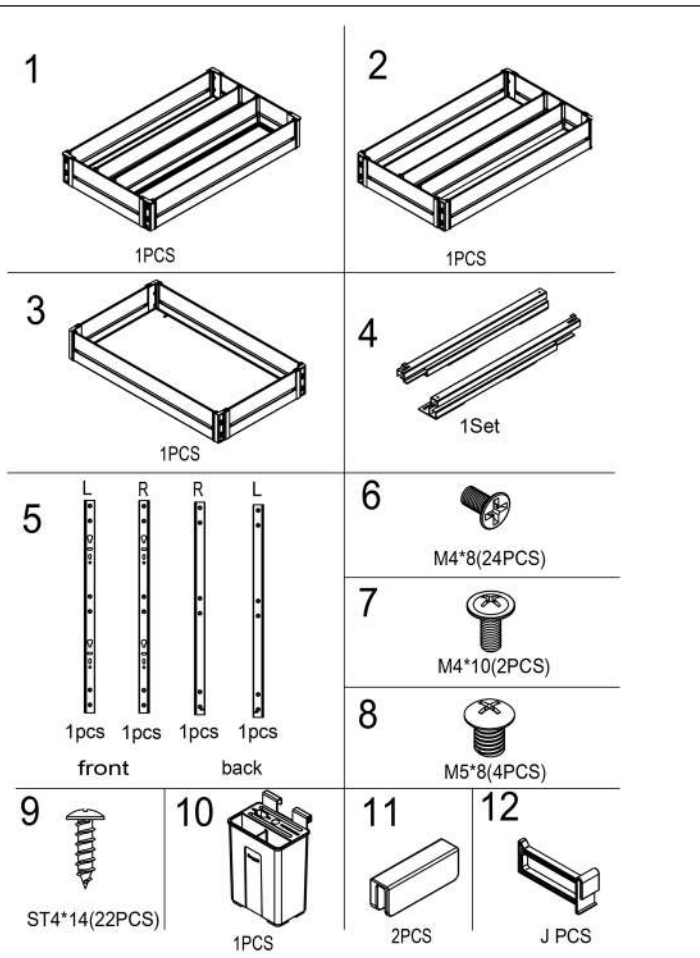

ELITE Galley Kitchen Pull Out Cupboard Organiser

Bottom Mount - Suits 300/350/400mm Cabinet

Product Size and Cabinet Width

ITEM SKU	W	M	N	J Quantity
ELITECPO-G300-1406	300	158	228	2
ELITECPO-G350-1405	350	208	278	1
ELITECPO-G400-1404	400	258	328	1

STEP 1 Mount sliders on cupboard base

ELITE Galley Kitchen Pull Out Cupboard Organiser

Bottom Mount - Suits 300/350/400mm Cabinet

ELITE
STORAGE SOLUTIONS

STEP 2

Assemble the support rods and baskets

STEP 3

Affix assembled baskets and frame onto the slide rails