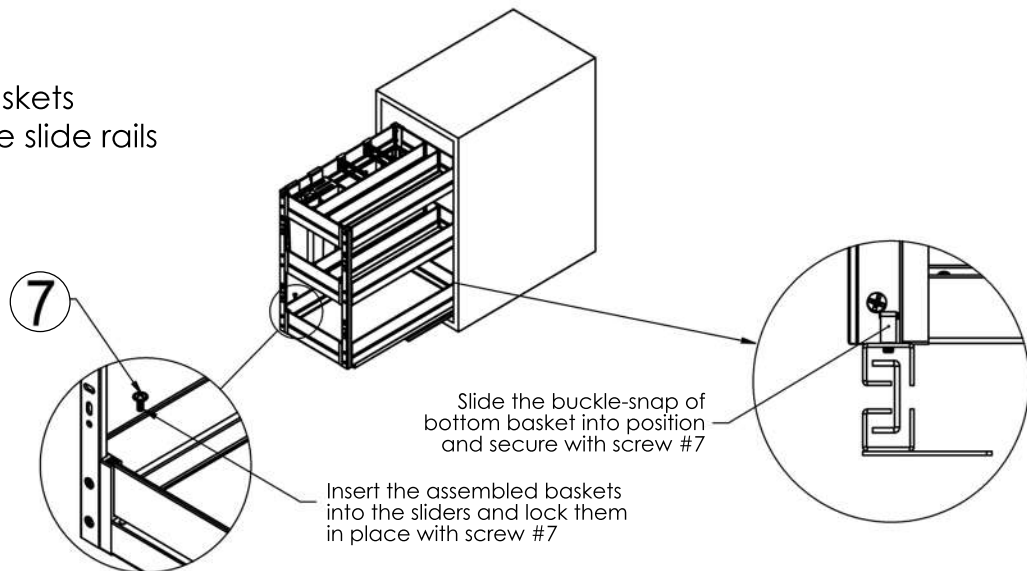

STEP 1 Mount sliders on cupboard base

ELITE Galley Kitchen Pull Out Cupboard Organiser

Bottom Mount - Suits 300/350/400mm Cabinet

ELITE
STORAGE SOLUTIONS

STEP 2

Assemble the support rods and baskets

STEP 3

Affix assembled baskets and frame onto the slide rails