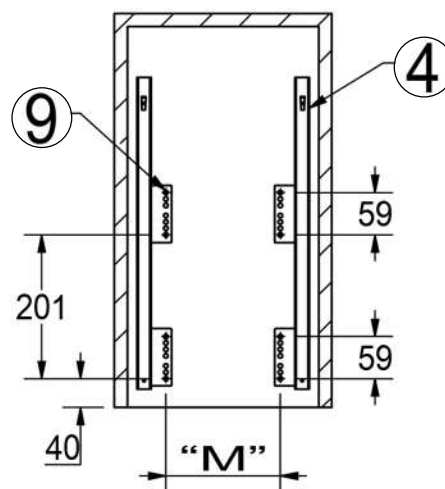

STEP 1 Mount sliders on cupboard base