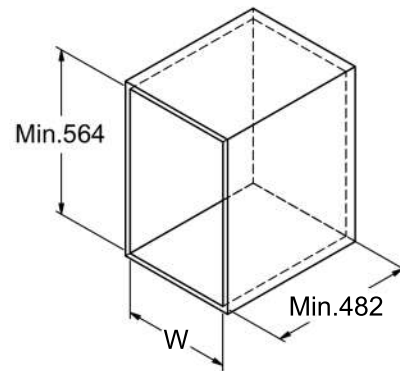

ELITE Galley Kitchen Pull Out Cupboard Organiser

Bottom Mount - Suits 300/350/400mm Cabinet

Product Size and Cabinet Width

ITEM SKU	W	M	N	J Quantity
ELITECPO-G300-1406	300	158	228	2
ELITECPO-G350-1405	350	208	278	1
ELITECPO-G400-1404	400	258	328	1

STEP 1 Mount sliders on cupboard base

ELITE Galley Kitchen Pull Out Cupboard Organiser

Bottom Mount - Suits 300/350/400mm Cabinet

ELITE
STORAGE SOLUTIONS

STEP 2

Assemble the support rods and baskets

STEP 3

Affix assembled baskets and frame onto the slide rails