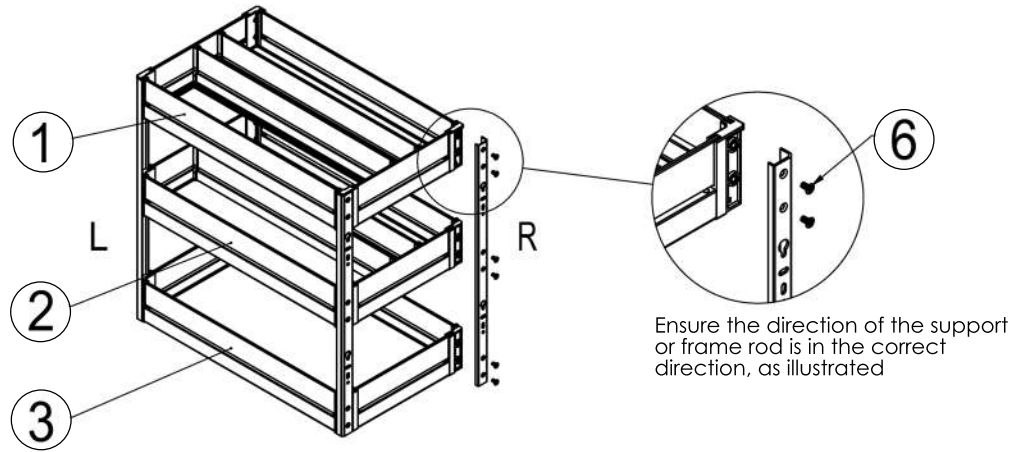

STEP 1 Mount sliders on cupboard base

ELITE Galley Kitchen Pull Out Cupboard Organiser

Bottom Mount - Suits 300/350/400mm Cabinet

ELITE
STORAGE SOLUTIONS

STEP 2

Assemble the support rods and baskets

STEP 3

Affix assembled baskets and frame onto the slide rails