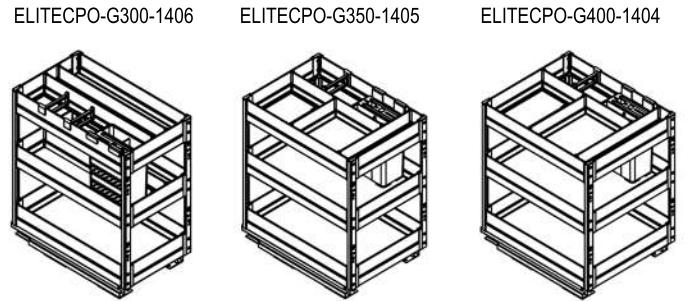

ELITE Galley Kitchen Pull Out Cupboard Organiser

Bottom Mount - Suits 300/350/400mm Cabinet

Product Size and Cabinet Width

ITEM SKU	W	M	N	J Quantity
ELITECPO-G300-1406	300	158	228	2
ELITECPO-G350-1405	350	208	278	1
ELITECPO-G400-1404	400	258	328	1

STEP 1 Mount sliders on cupboard base

ELITE Galley Kitchen Pull Out Cupboard Organiser

Bottom Mount - Suits 300/350/400mm Cabinet

ELITE
STORAGE SOLUTIONS

STEP 2

Assemble the support rods and baskets

STEP 3

Affix assembled baskets and frame onto the slide rails