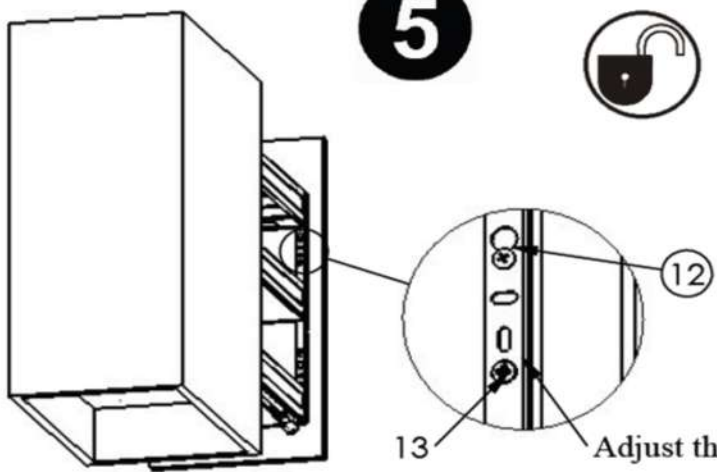

CHEF Kitchen Pull-Out Cupboard Organiser - to suit a 300mm cupboard

ELITE[®]

STORAGE SOLUTIONS

Contents

<p>① front top layer back (1PCS)</p>	<p>② front middle layer back (1PCS)</p>
<p>③ front bottom layer back (1PCS)</p>	<p>④ L R (2PCS) (2PCS)</p>
<p>⑤ (1set)</p>	<p>⑥ 1PCS</p>
<p>⑦ 1PCS</p>	<p>⑧ fixing in middle layer 3PCS</p>
<p>⑨ M4*8(24pcs)</p>	<p>⑩ M5*8 (4PCS)</p>
<p>⑪ ST4*14 (22PCS)</p>	<p>⑫ ST4*14 (2PCS)</p>

CHEF Kitchen Pull-Out Cupboard Organiser - to suit a 300mm cupboard

ELITE[®]

STORAGE SOLUTIONS

3

4

5

Adjust the angle of door

6