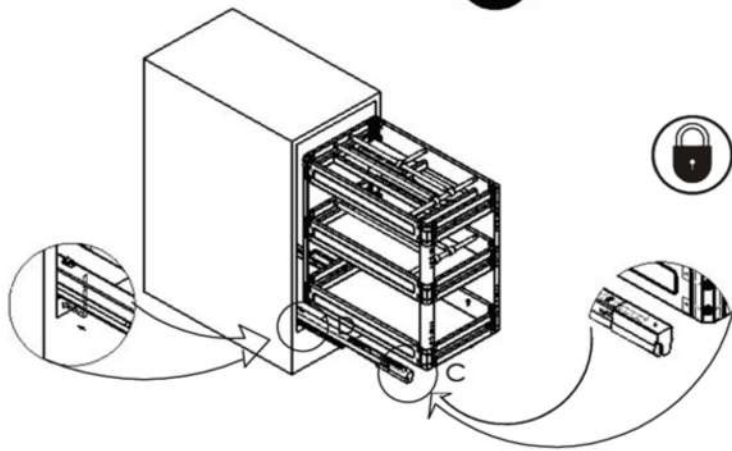

CHEF Kitchen Pull-Out Cupboard Organiser - to suit a 300mm cupboard

ELITE[®]

STORAGE SOLUTIONS

Contents

<p>① front top layer back (1PCS)</p>	<p>② front middle layer back (1PCS)</p>
<p>③ front bottom layer back (1PCS)</p>	<p>④ L R (2PCS) (2PCS)</p>
<p>⑤ (1set)</p>	<p>⑥ 1PCS</p>
<p>⑦ 1PCS</p>	<p>⑧ fixing in middle layer 3PCS</p>
<p>⑨ M4*8(24pcs)</p>	<p>⑩ M5*8 (4PCS)</p>
<p>⑪ ST4*14 (22PCS)</p>	<p>⑫ ST4*14 (2PCS)</p>

CHEF Kitchen Pull-Out Cupboard Organiser - to suit a 300mm cupboard

ELITE[®]

STORAGE SOLUTIONS

3

4

5

Adjust the angle of door

6