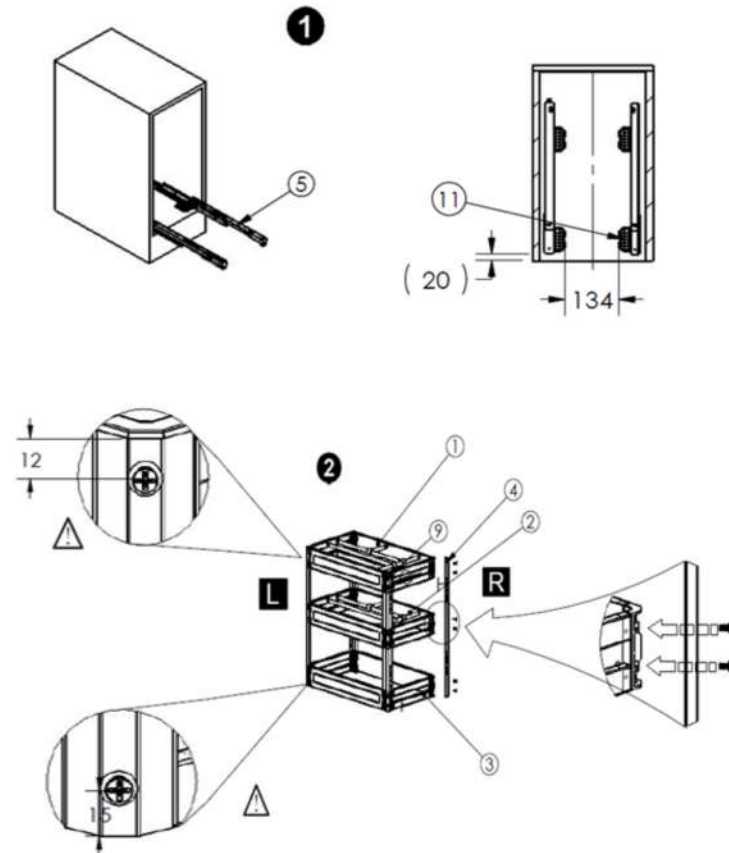

CHEF Kitchen Pull-Out Cupboard Organiser - to suit a 300mm cupboard

ELITE[®]

STORAGE SOLUTIONS

Contents

<p>① front top layer back (1PCS)</p>	<p>② front middle layer back (1PCS)</p>
<p>③ front bottom layer back (1PCS)</p>	<p>④ L R (2PCS) (2PCS)</p>
<p>⑤ (1set)</p>	<p>⑥ 1PCS</p>
<p>⑦ 1PCS</p>	<p>⑧ fixing in middle layer 3PCS</p>
<p>⑨ M4*8(24pcs)</p>	<p>⑩ M5*8 (4PCS)</p>
<p>⑪ ST4*14 (22PCS)</p>	<p>⑫ ST4*14 (2PCS)</p>

CHEF Kitchen Pull-Out Cupboard Organiser - to suit a 300mm cupboard

ELITE[®]

STORAGE SOLUTIONS

3

4

5

Adjust the angle of door

6