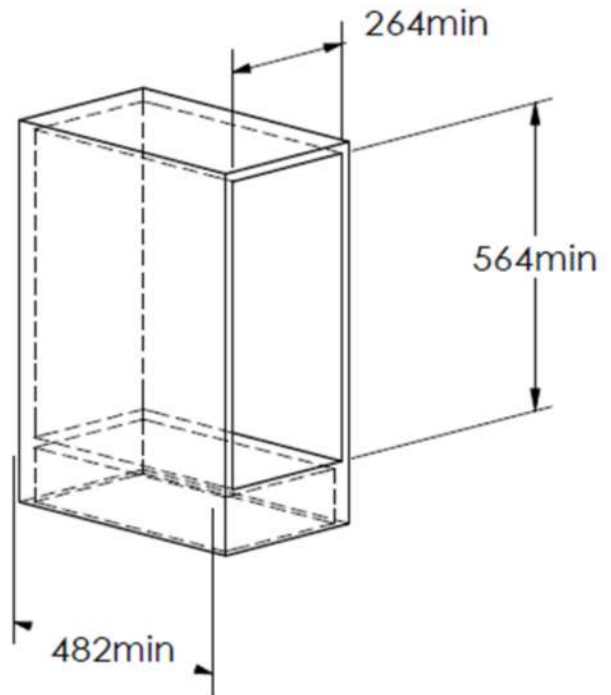

CHEF Kitchen Pull-Out Cupboard Organiser - to suit a 300mm cupboard

ELITE[®]

STORAGE SOLUTIONS

Contents

<p>① front top layer back (1PCS)</p>	<p>② front middle layer back (1PCS)</p>
<p>③ front bottom layer back (1PCS)</p>	<p>④ L R (2PCS) (2PCS)</p>
<p>⑤ (1set)</p>	<p>⑥ 1PCS</p>
<p>⑦ 1PCS</p>	<p>⑧ fixing in middle layer 3PCS</p>
<p>⑨ M4*8(24pcs)</p>	<p>⑩ M5*8 (4PCS)</p>
<p>⑪ ST4*14 (22PCS)</p>	<p>⑫ ST4*14 (2PCS)</p>

CHEF Kitchen Pull-Out Cupboard Organiser - to suit a 300mm cupboard

ELITE[®]

STORAGE SOLUTIONS

3

4

5

Adjust the angle of door

6