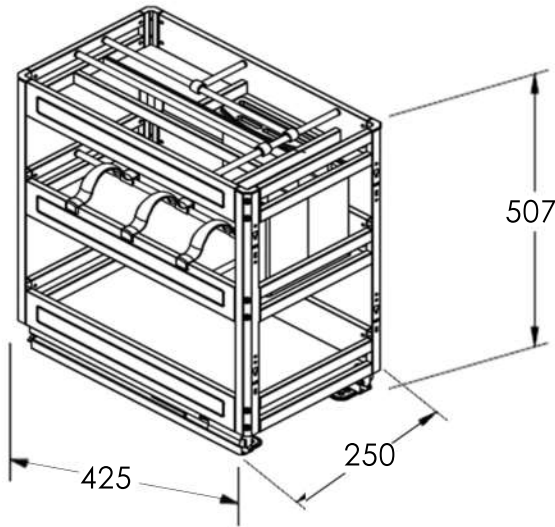

CHEF Kitchen Pull-Out Cupboard Organiser - to suit a 300mm cupboard

ELITE[®]

STORAGE SOLUTIONS

Contents

<p>① front top layer back (1PCS)</p>	<p>② front middle layer back (1PCS)</p>
<p>③ front bottom layer back (1PCS)</p>	<p>④ L R (2PCS) (2PCS)</p>
<p>⑤ (1set)</p>	<p>⑥ 1PCS</p>
<p>⑦ 1PCS</p>	<p>⑧ fixing in middle layer 3PCS</p>
<p>⑨ M4*8(24pcs)</p>	<p>⑩ M5*8 (4PCS)</p>
<p>⑪ ST4*14 (22PCS)</p>	<p>⑫ ST4*14 (2PCS)</p>

CHEF Kitchen Pull-Out Cupboard Organiser - to suit a 300mm cupboard

ELITE[®]

STORAGE SOLUTIONS

3

4

5

Adjust the angle of door

6