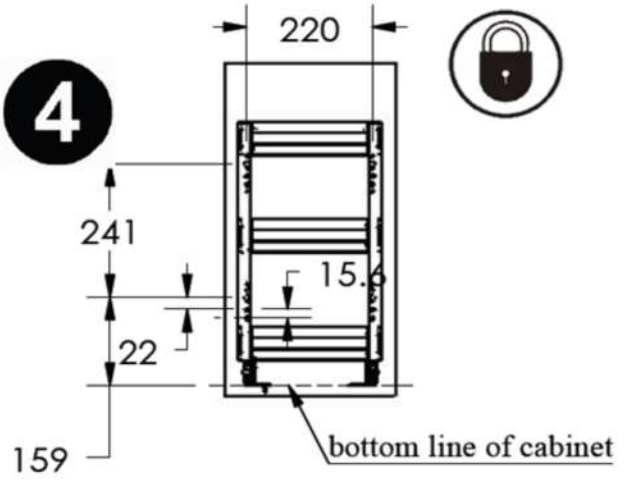

CHEF Kitchen Pull-Out Cupboard Organiser - to suit a 300mm cupboard

ELITE[®]

STORAGE SOLUTIONS

3

4

5

Adjust the angle of door

6