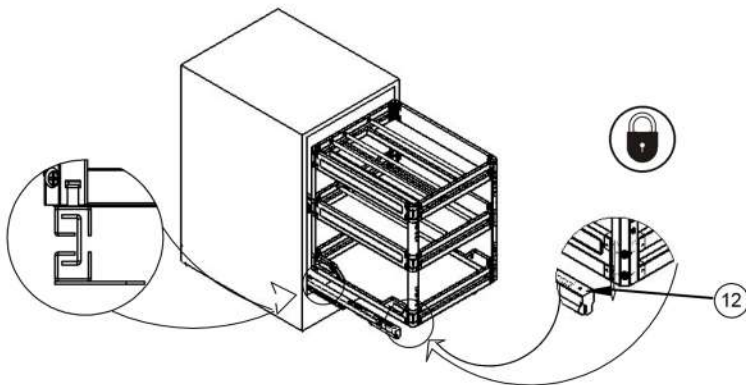

STEP 3 Affix baskets on to slide rails