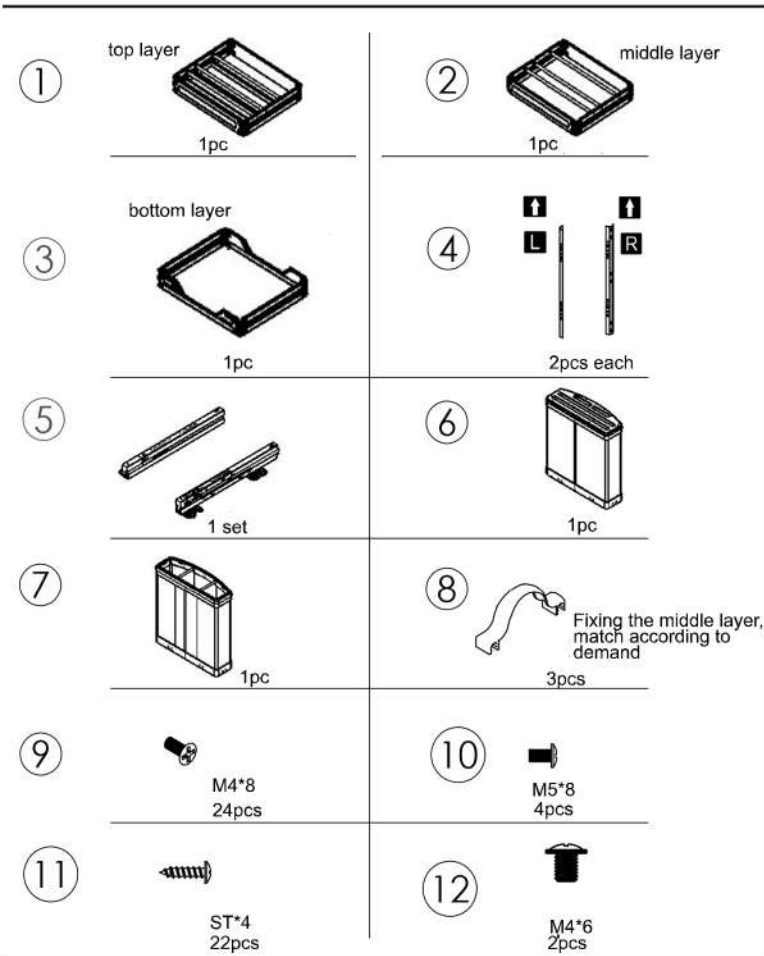

# ELITE Chef Kitchen Pull Out Cupboard Organiser

Bottom Mount - Suits 300/400mm Cabinet

**ELITE**  
STORAGE SOLUTIONS

## Product Size and Cabinet Width

ELITECPO-C300-0197

ELITECPO-C400-0115

ITEM NO.	SIZE "M"	SIZE "N"	SIZE "W"
ELITECPO-C300-0197	264	157	220
ELITECPO-C400-0115	364	257	320

## STEP 5 Adjust door vertically and secure mounting screws