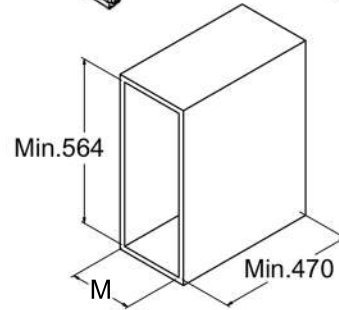

# ELITE Chef Kitchen Pull Out Cupboard Organiser

Bottom Mount - Suits 300/400mm Cabinet

**ELITE**  
STORAGE SOLUTIONS

## Product Size and Cabinet Width

ELITECPO-C300-0197

ELITECPO-C400-0115

ITEM NO.	SIZE "M"	SIZE "N"	SIZE "W"
ELITECPO-C300-0197	264	157	220
ELITECPO-C400-0115	364	257	320