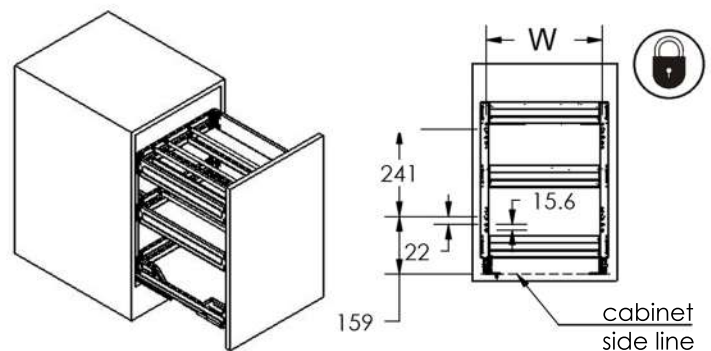

STEP 4 Install the cupboard door as follows