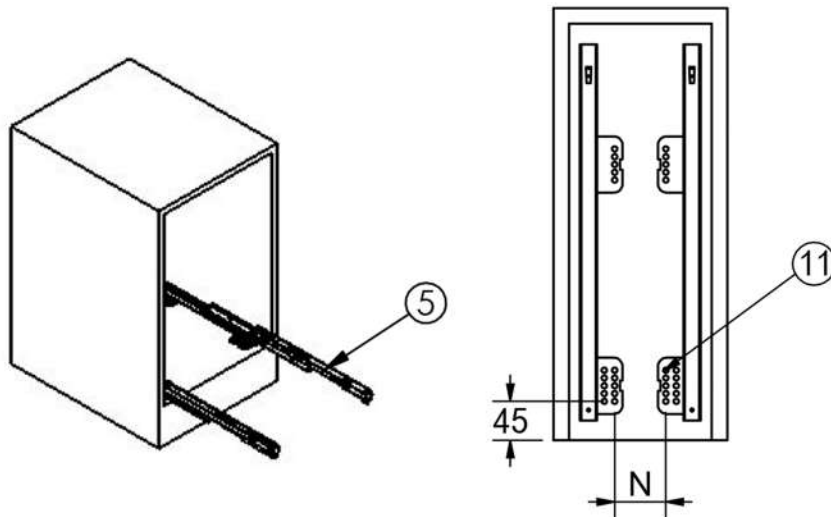

STEP 1 Mount sliders on cupboard base