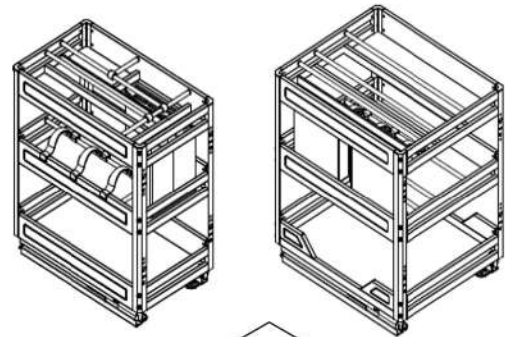

# ELITE Chef Kitchen Pull Out Cupboard Organiser

Bottom Mount - Suits 300/400mm Cabinet

**ELITE**  
STORAGE SOLUTIONS

## Product Size and Cabinet Width

ELITECPO-C300-0197

ELITECPO-C400-0115

ITEM NO.	SIZE "M"	SIZE "N"	SIZE "W"
ELITECPO-C300-0197	264	157	220
ELITECPO-C400-0115	364	257	320