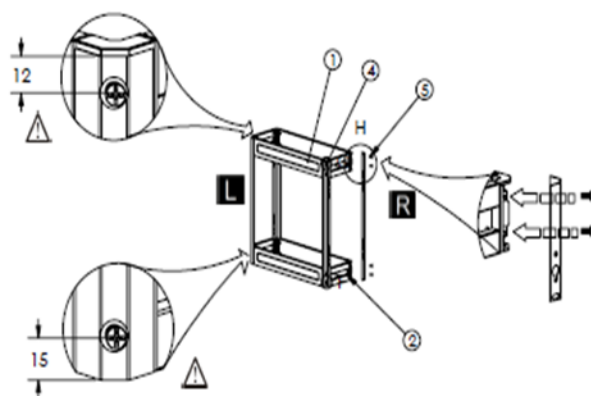

ELITE Kitchen Pull-out Cupboard organiser 200mm cupboard

ELITE[®] STORAGE SOLUTIONS

Item size and cabinet size
Item size: 425*150*507

1
2

Fixing step

3

Fixing basket with runner

<p>① front top layer (1PCS)</p>	<p>② middle layer back (1PCS)</p>
<p>③ (1set)</p>	<p>④ (2PCS) (2PCS)</p>
<p>⑤ M4*8 (16PCS)</p>	<p>⑥ M5*8 (4PCS)</p>
<p>⑦ ST4*14 (22PCS)</p>	<p>⑧ ST4*14 (2PCS)</p>
<p>⑨ (1PCS)</p>	<p>⑩ (1PCS)</p>

ELITE Kitchen Pull-out Cupboard organiser 200mm cupboard

4

5