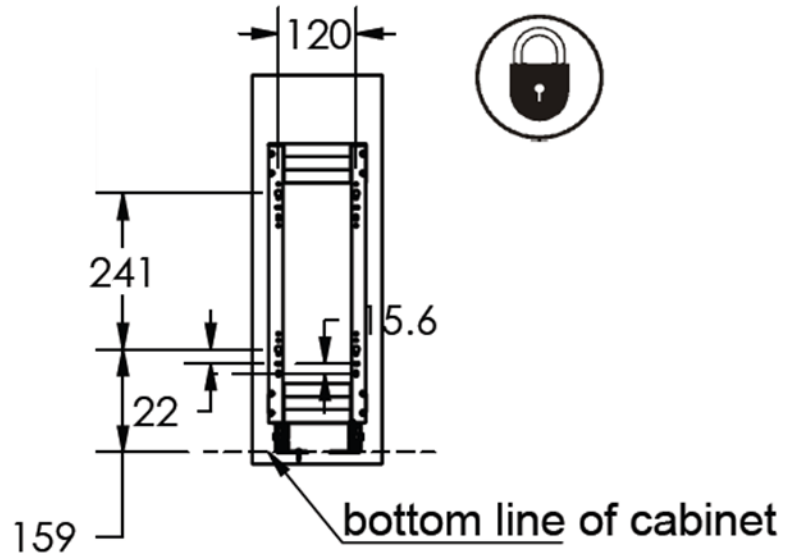

ELITE Kitchen Pull-out Cupboard organiser 200mm cupboard

ELITE[®] STORAGE SOLUTIONS

Item size and cabinet size
Item size: 425*150*507

1
2

Fixing step

3

Fixing basket with runner

<p>① front top layer (1PCS)</p>	<p>② middle layer back (1PCS)</p>
<p>③ (1set)</p>	<p>④ (2PCS) (2PCS)</p>
<p>⑤ M4*8 (16PCS)</p>	<p>⑥ M5*8 (4PCS)</p>
<p>⑦ ST4*14 (22PCS)</p>	<p>⑧ ST4*14 (2PCS)</p>
<p>⑨ (1PCS)</p>	<p>⑩ (1PCS)</p>

ELITE Kitchen Pull-out Cupboard organiser 200mm cupboard

4

5