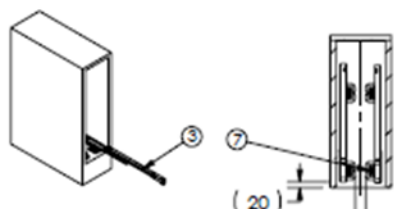

ELITE Kitchen Pull-out Cupboard organiser 200mm cupboard

ELITE[®] STORAGE SOLUTIONS

Item size and cabinet size
Item size: 425*150*507

1
2

Fixing step

3

Fixing basket with runner

<p>① front top layer (1PCS)</p>	<p>② middle layer back (1PCS)</p>
<p>③ (1set)</p>	<p>④ (2PCS) (2PCS)</p>
<p>⑤ M4*8 (16PCS)</p>	<p>⑥ M5*8 (4PCS)</p>
<p>⑦ ST4*14 (22PCS)</p>	<p>⑧ ST4*14 (2PCS)</p>
<p>⑨ (1PCS)</p>	<p>⑩ (1PCS)</p>

ELITE Kitchen Pull-out Cupboard organiser 200mm cupboard

4

5