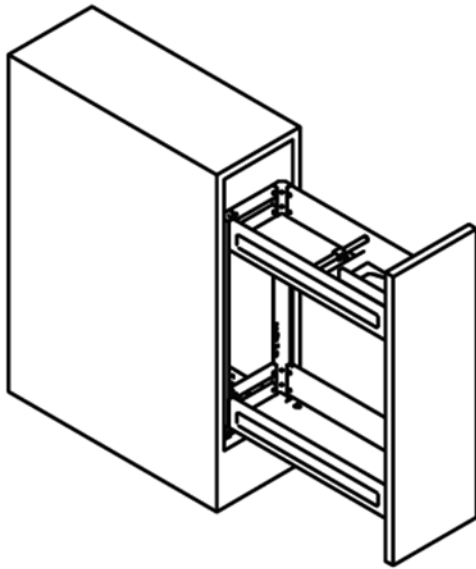

ELITE Kitchen Pull-out Cupboard organiser 200mm cupboard

ELITE[®] STORAGE SOLUTIONS

Item size and cabinet size
Item size: 425*150*507

1
2

Fixing step

3

Fixing basket with runner

<p>① front top layer (1PCS)</p>	<p>② middle layer back (1PCS)</p>
<p>③ (1set)</p>	<p>④ (2PCS) (2PCS)</p>
<p>⑤ M4*8 (16PCS)</p>	<p>⑥ M5*8 (4PCS)</p>
<p>⑦ ST4*14 (22PCS)</p>	<p>⑧ ST4*14 (2PCS)</p>
<p>⑨ (1PCS)</p>	<p>⑩ (1PCS)</p>

ELITE Kitchen Pull-out Cupboard organiser 200mm cupboard

4

5