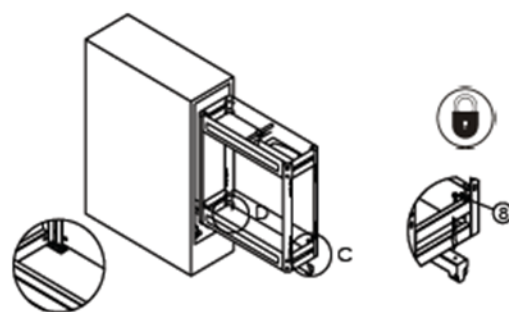

ELITE Kitchen Pull-out Cupboard organiser 200mm cupboard

ELITE[®] STORAGE SOLUTIONS

Item size and cabinet size
Item size: 425*150*507

1
2

Fixing step

3

Fixing basket with runner

<p>① front top layer (1PCS)</p>	<p>② middle layer back (1PCS)</p>
<p>③ (1set)</p>	<p>④ (2PCS) (2PCS)</p>
<p>⑤ M4*8 (16PCS)</p>	<p>⑥ M5*8 (4PCS)</p>
<p>⑦ ST4*14 (22PCS)</p>	<p>⑧ ST4*14 (2PCS)</p>
<p>⑨ (1PCS)</p>	<p>⑩ (1PCS)</p>

ELITE Kitchen Pull-out Cupboard organiser 200mm cupboard

4

5