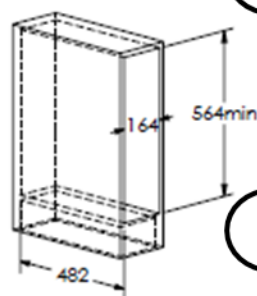

ELITE Kitchen Pull-out Cupboard organiser 200mm cupboard

ELITE[®] STORAGE SOLUTIONS

Item size and cabinet size
Item size: 425*150*507

1
2

Fixing step

3

Fixing basket with runner

<p>① front top layer (1PCS)</p>	<p>② middle layer back (1PCS)</p>
<p>③ (1set)</p>	<p>④ (2PCS) (2PCS)</p>
<p>⑤ M4*8 (16PCS)</p>	<p>⑥ M5*8 (4PCS)</p>
<p>⑦ ST4*14 (22PCS)</p>	<p>⑧ ST4*14 (2PCS)</p>
<p>⑨ (1PCS)</p>	<p>⑩ (1PCS)</p>

ELITE Kitchen Pull-out Cupboard organiser 200mm cupboard

4

5